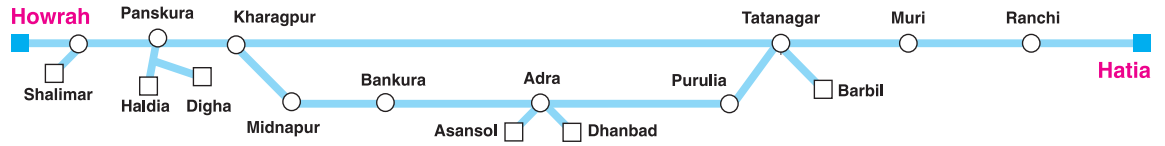

TRAIN NAME	Howrah Purulia Lalmati Express	Howrah Ranchi Intercity Express	Digha Asansol Express	Kharagpur Purulia Express	Jhargram Purulia Express	Shalimar Bhanjpur Simlipal Express	Digha Malda Town Express	Villu-puram Purulia Express	Santra-gachi Por-bander Kavi Guru Express	Asansol Tatanagar Express	Haldia Anand Vihar(T) Express	Yesvantpur Kamakhya AC Express
Train Number	12865	22891	13505	22875	22821	18007	13417	22606	12950	13512	12443	12551
Class of accommodation	2S,II	CC 2S,II	II	2S,II	2S,II	2S,II	3A SL,II	2A,3A SL,II	2A,3A SL,II	2S,II	3A SL,II	1A,2A 3A,P
From Table No.								7A				Via 29A
Days of departure at originating station	Tu,Sa	Th,F, Sa	Su	W,Th, Su	M, F	M,Tu,W	Th	Sa	Su	Tu, W, F	Th	Sa
Km. Howrah	d 08.30	15.10										
Shalimar	d					17.35						
8 Santragachi	d ...	...				17.48			21.25			
Haldia	d										08.30	
Digha	a		14.30				23.55					
116 Kharagpur	a d 10.18 10.20	16.48 16.58	17.25 17.30	07.25		19.27 19.32	03.10 03.20		23.00 23.05		10.25 10.45	
Bhanjpur	a					22.55						
129 Midnapur	d		18.30	08.12			04.00	20.17	23.50			14.57
231 Bankura	d		19.42	09.37			05.10	21.30	01.05			16.05
Dhanbad	d											
Santaldih	d											
284 Adra	a d		20.50 21.00	10.30 10.35			06.15 06.25	22.15 22.20	01.50 01.55			16.50 16.55
Santaldih	a											
Asansol	a		22.20				07.45 07.55			09.05		17.55 18.07
323 Purulia	a d			11.25				23.10	02.37 02.42	10.30 10.32		
Jhargram	d	10.53	17.31		10.50							
250 Tatanagar	a d	12.17 12.22	18.55 19.00			12.17 12.22				12.25	12.45 12.50	
Barbil	a											
Purulia	a d	14.10	20.37 20.39		14.10						14.25 14.27	
354 Muri	a d		21.50 21.52									
419 Ranchi	a d		23.15									
426 Hatia	a											
Days of arrival at destination station	Tu,Sa	Th,F, Sa	Su	W,Th, Su	M, F	M,Tu,W	F	Su	Tu	Tu,W,F	F	M
To Table No.							14		34A		1A	Via 29A