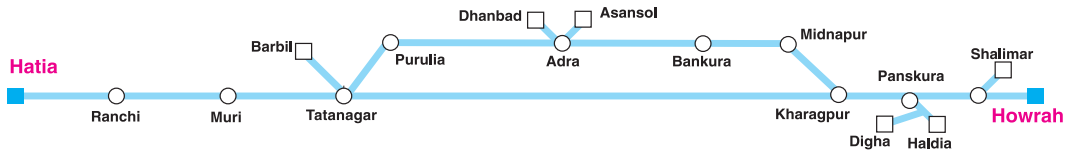

87A

TRAIN NAME		Hatia Howrah Kriya Yoga Express	Tatanagar Howrah Steel Express	Purulia Howrah Express	Tatanagar Dhanbad Suvarna-rekha Express	Asansol Haldia Intercity Express	Bhojudih Shalimar Aranyak Express	Barbil Howrah Jan Shatabdi Express	Purulia Howrah Rupashi Bangla Express	Lokmanya Tilak (T) Howrah Samarsata Express	Digha Howrah Tamralipta Express	Digha Howrah Kandari Express	Purulia Howrah Lalmati Express
Train Number		18616	12814	12828	13302	13502	12886	12022	12884	12151	12858	22898	12866
Class of accommodation		1A,2A,3A SL,II	1A,CC 2S,II,P	CC 2S,II	CC 2S,II	II	2S,II	CC 2S	CC 2S,II	1A,2A,3A SL,II,P	CC 2S,II,P	CC 2S,II,P	2S,II
From Table No.										5A			
Days of departure at originating station		Daily	Daily	Daily	Daily	Except Su	Except Su	Daily	Daily	W,Th	Daily	Daily	M,F
Km.	Hatia	d	21.10										
7	Ranchi	a d	21.25 21.40										
72	Muri	d	23.25										
	Barbil	d						13.45					
	Purulia	d											14.40
176	Tatanagar	a d	01.53 02.03	06.15		13.20		17.00 17.10					16.15 16.17
	Jhargram	d	03.35	07.32				...					17.40
	Purulia	d		05.30	15.02				15.35	02.08			
	Asansol	d				05.40							
	Bhojudih	d					13.25						
	Santalalih	d					13.35						
	Adra	a d		06.16 06.20	15.50 16.10	06.45 06.50	14.01 14.06		16.20 16.24	03.00 03.05			
	Santalalih	d			16.30								
	Dhanbad	a			18.45								
	Bankura	d		07.02		07.33	14.45		17.05	03.45			
	Midnapur	d		08.52		09.25	16.20		18.38	05.20			
310	Kharagpur	a d	04.15 04.20	08.15 08.18	09.20 09.22		10.00 10.10	16.55 17.00	18.53 18.55	19.13 19.15	06.03 06.05		18.15 18.20
	Digha	d									10.25	18.15	
	Haldia	a				12.15							
418	Santragachi	d	05.51	09.44	10.43			18.40	20.18	20.36	07.42	13.20	21.10
	Shalimar	a					19.00						
426	Howrah	a	06.35	10.20	11.20				20.50	21.15	08.25	13.50	21.37
	Days of arrival at destination station	Daily	Daily	Daily	Daily	Except Su	Except Su	Daily	Daily	F,Sa	Daily	Daily	M, F
To Table No.													