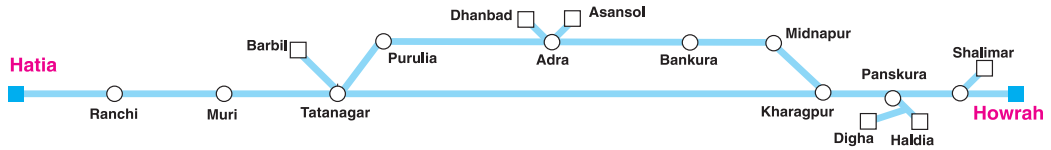

87A

TRAIN NAME		Ranchi Howrah Intercity Express	Asansol Digha Express	Purulia Kharagpur Express	Purulia Jhargram Express	Bhanjpur Shalimar Simlipal Express	Malda Town Digha Express	Adra Shalimar Rajya Rani Express	Purulia Villupuram Express	Porbander Santragachi Kavi Guru Express	Tatanagar Asansol Express	Anand Vihar (T) Haldia Express	Kamakhyia Yesvanpur AC Express	Digha Howrah Super AC Express
Train Number		22892	13506	22876	22822	18008	13418	22862	22605	12949	13511	12444	12552	12848
Class of accommodation		CC 2S,II	II	2S,II	2S,II	2S,II	3A SL,II	2S,II	2A,3A SL,II	2A,3A SL,II	2S,II	3A SL,II	1A,2A 3A,P	EC, CC
From Table No.							14A			34		1	Via 29	
Days of departure at originating station		Th,F,Sa	Su	W,Th,Su	Tu,Sa	Tu,W,Th	Th	M, F, Sa	M	F	Tu, W, F	Tu	W	Daily
Km.	Hatia	d												
7	Ranchi	a d	06.10											
72	Muri	d	07.17											
	Barbil	d												
	Purulia	d	08.29		14.40				10.35			14.40		
176	Tatanagar	a d	09.55 10.05		16.15 16.17						13.00	16.15 16.17		
	Jhargram	d	11.27		17.55									
	Purulia	d		11.55						02.03 02.08	14.48 14.50			
	Asansol	d	05.40				15.15 15.30				16.30		08.50 09.05	
	Santaldih	d												
	Adra	a d	06.45 06.50	12.46 12.50			16.30 16.45	11.55	11.20 11.25	03.00 03.05			10.00 10.05	
	Santaldih	d												
	Bankura	d	07.33	13.37			17.25	12.38	12.02	03.45			10.52	
	Midnapur	d	09.25	15.09			18.55	14.12	13.32	05.20			12.04	
	Bhanjpur	d				04.05								
310	Kharagpur	a d	12.05 12.15	10.00 10.10	15.50	07.15 07.20	19.35 19.50	15.00 15.05		06.03 06.05		18.10 18.20		
	Digha	d		13.40			22.40							15.30
	Haldia	a										20.30		
418	Santragachi	d	...			09.15		16.43		08.05				...
	Shalimar	a				09.32		17.05						
426	Howrah	a	14.20											18.40
Days of arrival at destination station		Th, F, Sa	Su	W, Th, Su	Tu, Sa	Tu,W,Th	Th	M, F Sa	Tu	Su	Tu, W, F	W	F	Daily
To Table No.									7				Via 29	

TAG-16